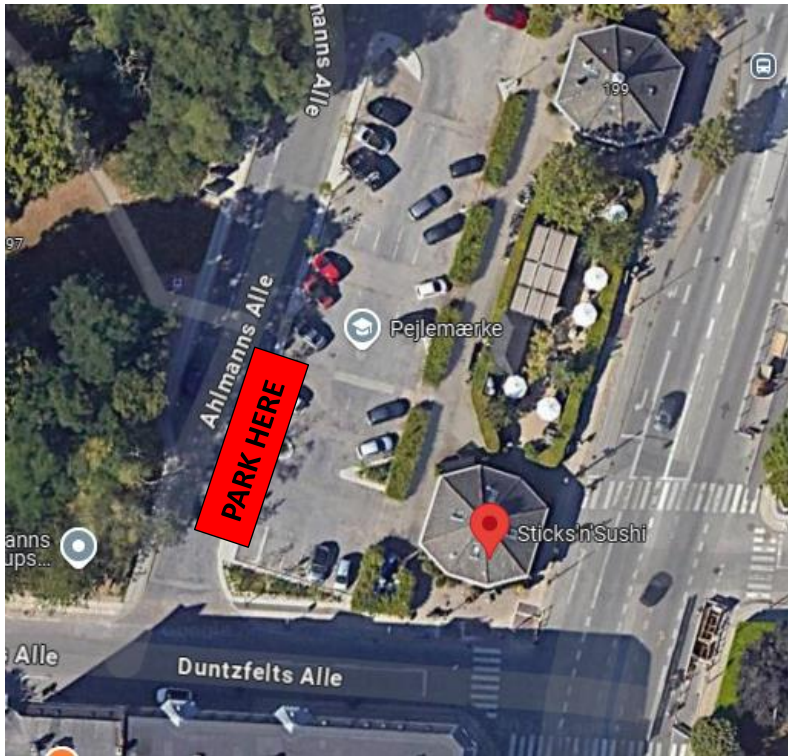

1765 SNS Foodtruck

Adress: Strandvejen 195 & 199, 2900 Hellerup

Phone: 2643 5635

Please park the truck on right side of Ahlmanns Alle, after the parking entrance