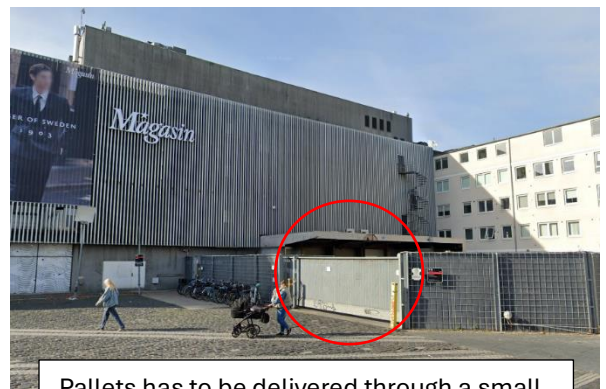

1750 SnS Lyngby Hovedgade

Address: Lyngby Hovedgade 43, 2800 Lyngby.

Delivery at: Kanalvej

Phone: 4587 0034

Pallets has to be delivered through a small door inside the gate.

You can also park on the ramp inside the gate and deliver directly.