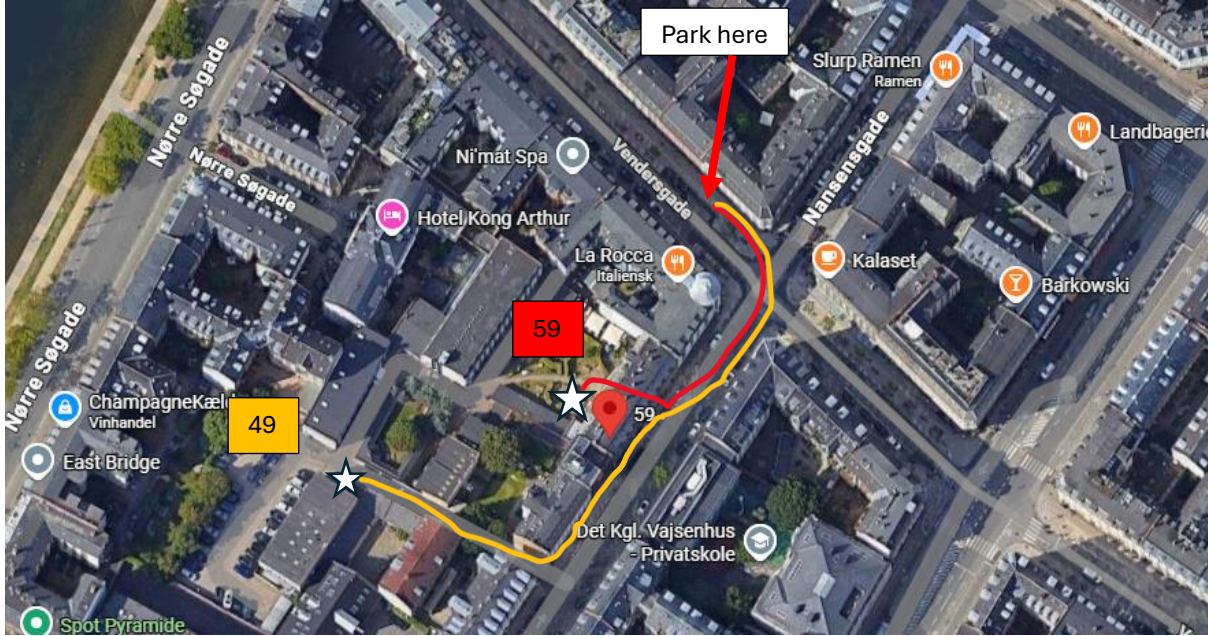

# 1751+1799 SnS Nansensgade 49 & 59

Address: Nansensgade 49+59, 1366 København K

Phone: 3311 1407

49: Go further down Nansensgade, and take pallet through this alley