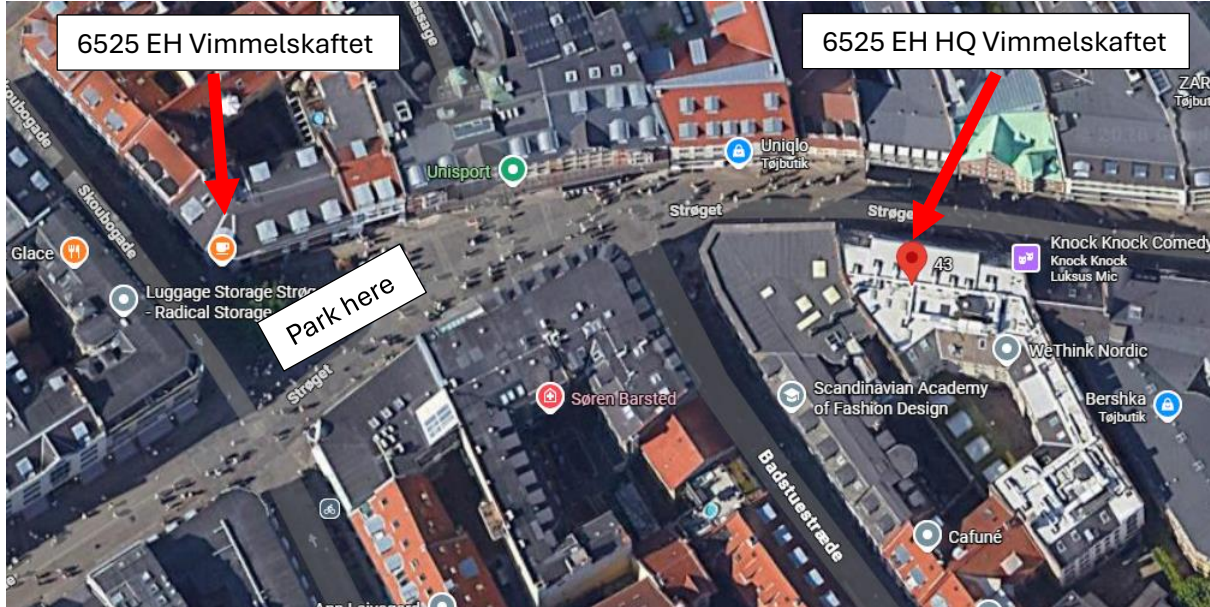

6500 EH KBH Vimmelskiftet HQ

Address: Vimmelskiftet 43, 4. sal, 1161 København K

Phone: 2828 8416

This is the entrance. Ring the Espresso House on the doorbell.

When they unlock the door, go to the elevator in the left side.

Go 4 levels up, and deliver at the door on the left side.