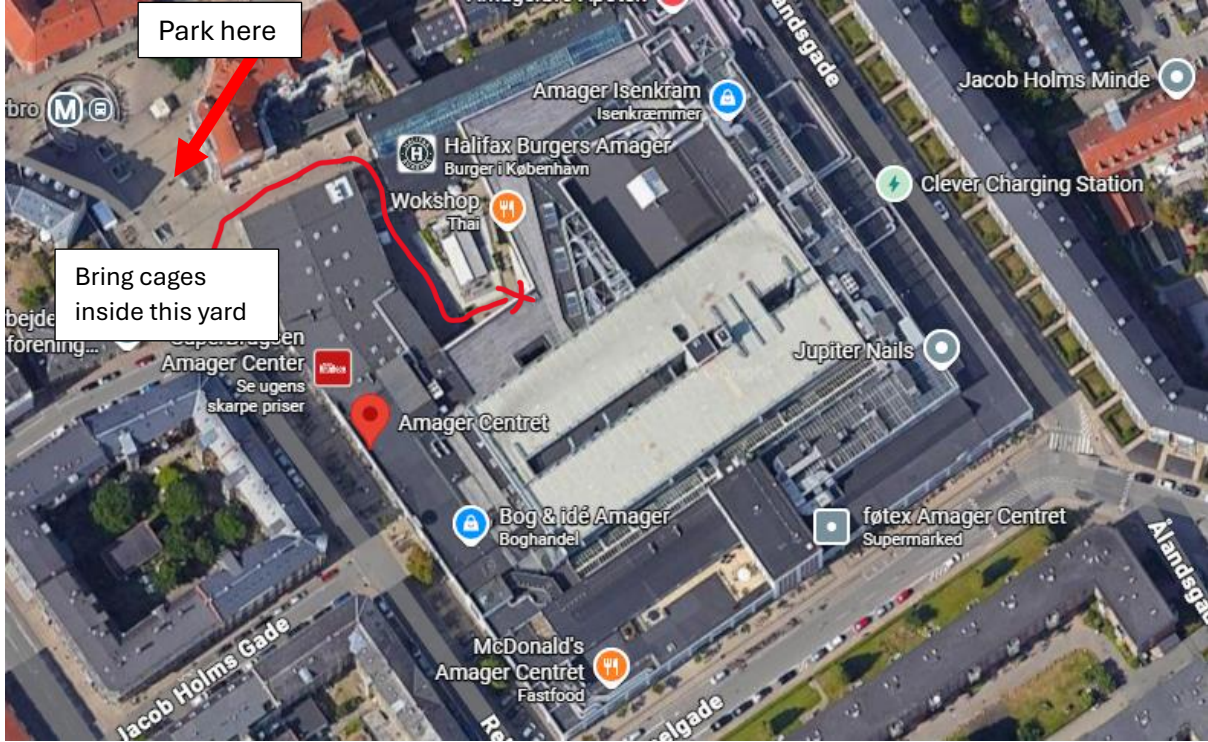

# 6569 EH Amagercenteret

Address: Reberbanegade 3, st, 2300 København S

Phone: 2013 3544

Deliver cages before this door

Exchange with empty cages

ALL SHOPPINGCENTERS ARE DELIVERED OUTSIDE,  
AND THE RESTAURANT HAS TO COME OUT TO PICK UP