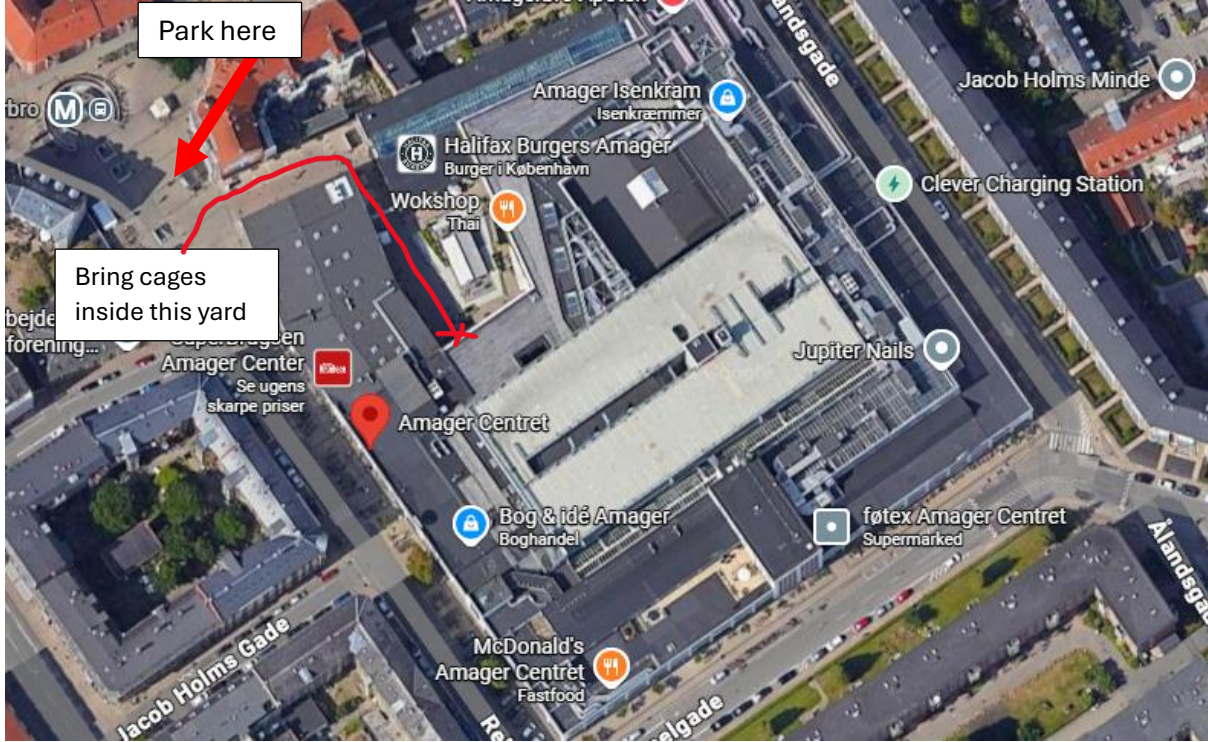

7400 SUB Amager

Address: Reberbanegade 3, st, 2300 København S

Phone: 5378 5922

ALL SHOPPINGCENTERS ARE DELIVERED OUTSIDE, AND THE RESTAURANT HAS TO COME OUT TO PICK UP