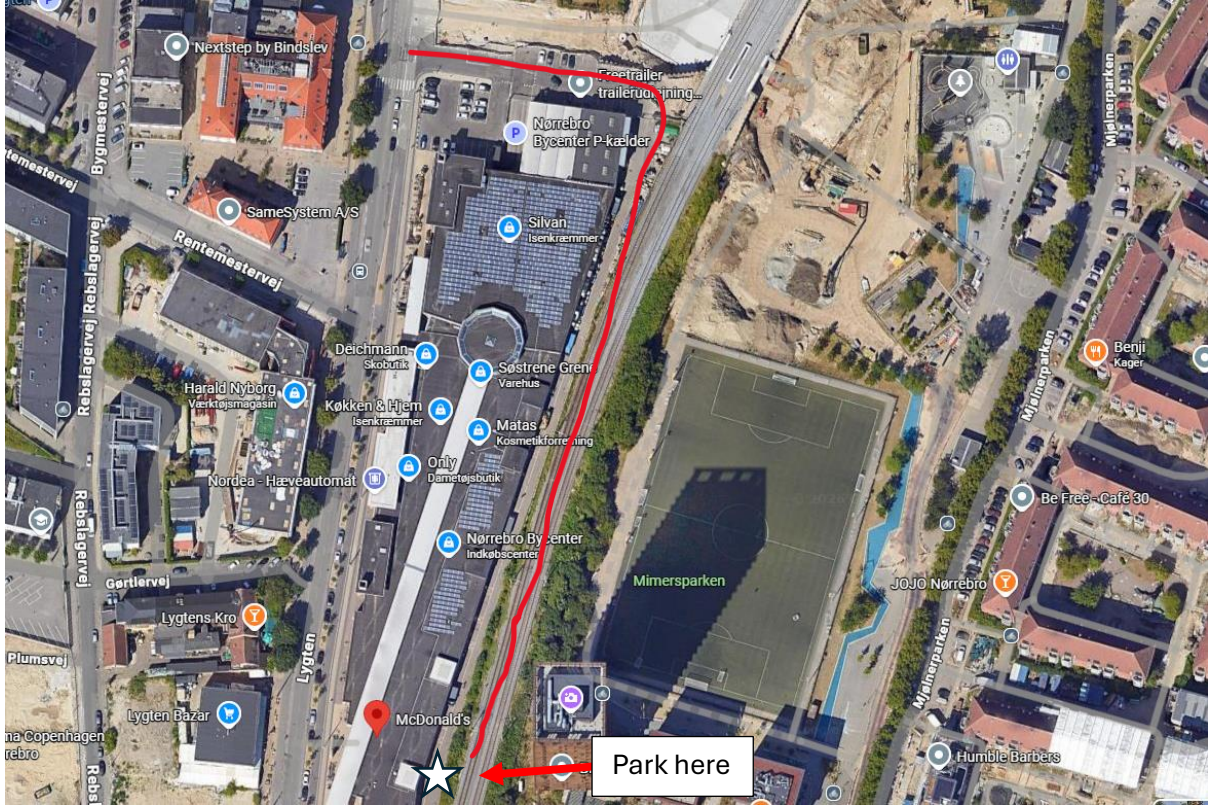

7411 SUB Nørrebro Bycenter

Address: Lygten 2L, 2400 København Gatecode: 6948

Phone: 3147 1224

Knock the door when you arrive, exchange with empty cages